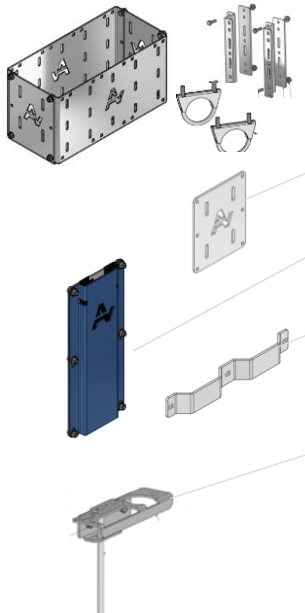

Storage Box

Chainsaw Holder / Tool Holder / Timber Pincer Holder

Avestavagnen's Storage Box is a good accessory for you with a crane trailer who wants to bring an extra petrol can, chainsaw, tools and other things when working in the forest.

Fits our models Taiga, Forester, Ranger, Woodman and can also be mounted on your ATV.

Build the box for your needs.

Storage box with universal brackets, as well as round brackets for Forester/Ranger. Mounting screws included.	790-085
Gate mount bracket for Taiga and Woodman. Mounting screws included.	701-338
Chainsaw holder that is mounted on the outside of the universal box. Space for up to three holders per box. Mounting screws included.	790-086
Timber pincer holder that is mounted on the outside of the storage box. Mounting screws included.	701-308
Tool holder that is mounted inside the storage box. Space for a chainsaw file (with extra protection), sledgehammer, other tools etc. Mounting screws included.	740-111